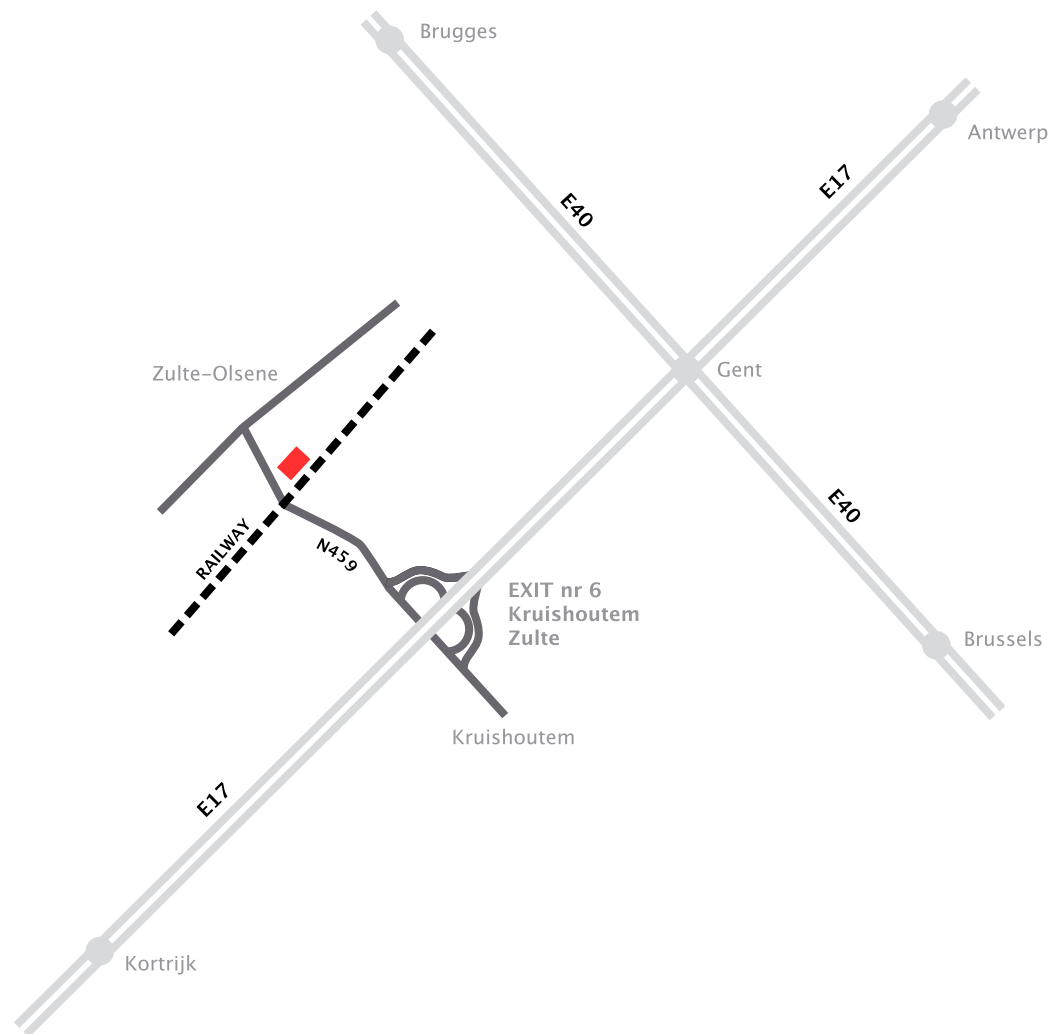

PETERSIME
Incubator Innovator

Coming from Antwerpen, Gent (E17)

Follow the E17 in the direction of Kortrijk. Take exit 6, Kruishoutem/Zulte. Turn right and follow the road until you cross a railway line. Petersime is located immediately to your right.

Coming from Brussels or Zaventem Airport (E40)

On the Brussels ring, take the E40 in the direction of Gent, Oostende. After approx. 30 mins, you will reach Gent; take the exit towards the E17, direction of Kortrijk. Take exit 6, Kruishoutem/Zulte. Turn right and follow the road until you cross a railway line. Petersime is located immediately to your right.

Coming from France, Kortrijk (E17)

Follow the E17 in the direction of Gent. Take exit 6, Kruishoutem/Zulte. Turn right and follow the road until you cross a railway line. Petersime is located immediately to your right.