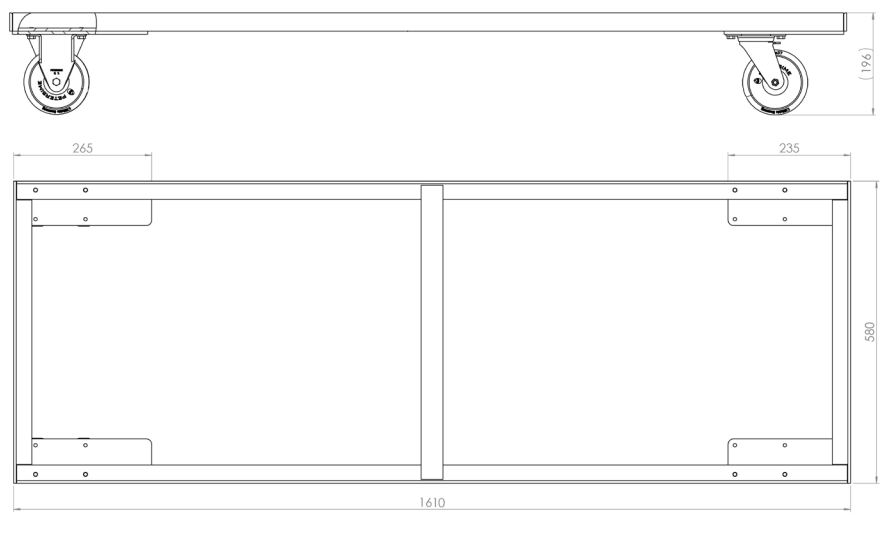

Description

The HW067485 is Petersime's hatcher trolley designed for use with the BioStreamer™ HD hatchers. It has a recommended capacity of two stacks of 16 chicken baskets B03952 or four stacks of 16 universal chick baskets B14047, which allows the loaded trolley to pass under a standard doorway.

The trolley is welded solidly and has an extra coating that protects it from corrosion. It is mounted on four large wheels, two of which are swivel wheels, with low roll resistance for easy maneuvering.

The HW067485 is suitable for industrial washing systems.

Specifications

Capacity

- 5,376 hatching chicken eggs (32 chicken baskets B03952 of 168 eggs or 64 universal chick baskets B14047 of 84 eggs each)

Dimensions

Length	1610 mm
Width	580 mm
Height	196 mm

Material

- Welded steel frame with corrosion protective black colour coating