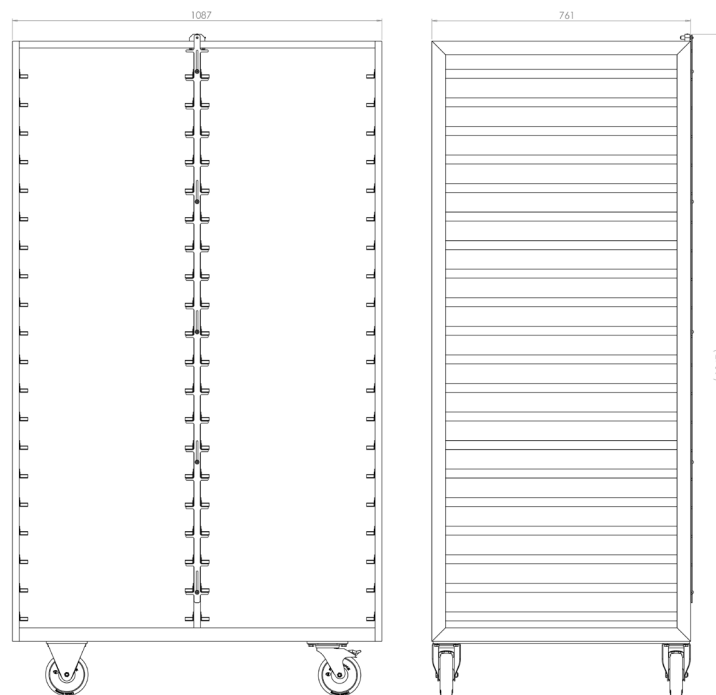

Description

The HW067529 is Petersime's standard farm trolley for chicken eggs. It has two adjacent rows which each hold 20 Petersime standard setter trays, adding up to a capacity of 6,000 eggs, or 40 Petersime HD setter trays for a capacity of 6,720 eggs. An interlocking mechanism prevents the trays from falling out during transportation.

The trolley is designed for frequent, rough handling and is easy to clean. It has a solidly welded construction with an extra coating for protection against corrosion.

Handling the trolley has never been easier: it has an ergonomic design and is mounted on four large, low roll resistance wheels, two of which are swivel wheels with brakes. The trolley's dimensions allow it to pass under a standard doorway.

Specifications

Capacity

- 6,000 chicken eggs on 40 standard setter trays of 150 eggs each
- 6,720 chicken eggs on 80 HD setter trays of 84 eggs (stockable or non-stockable HD tray)

Dimensions

Length	1,087 mm
Width	761 mm
Height	1,947 mm

Material

- Welded steel frame with corrosion protective black colour coating